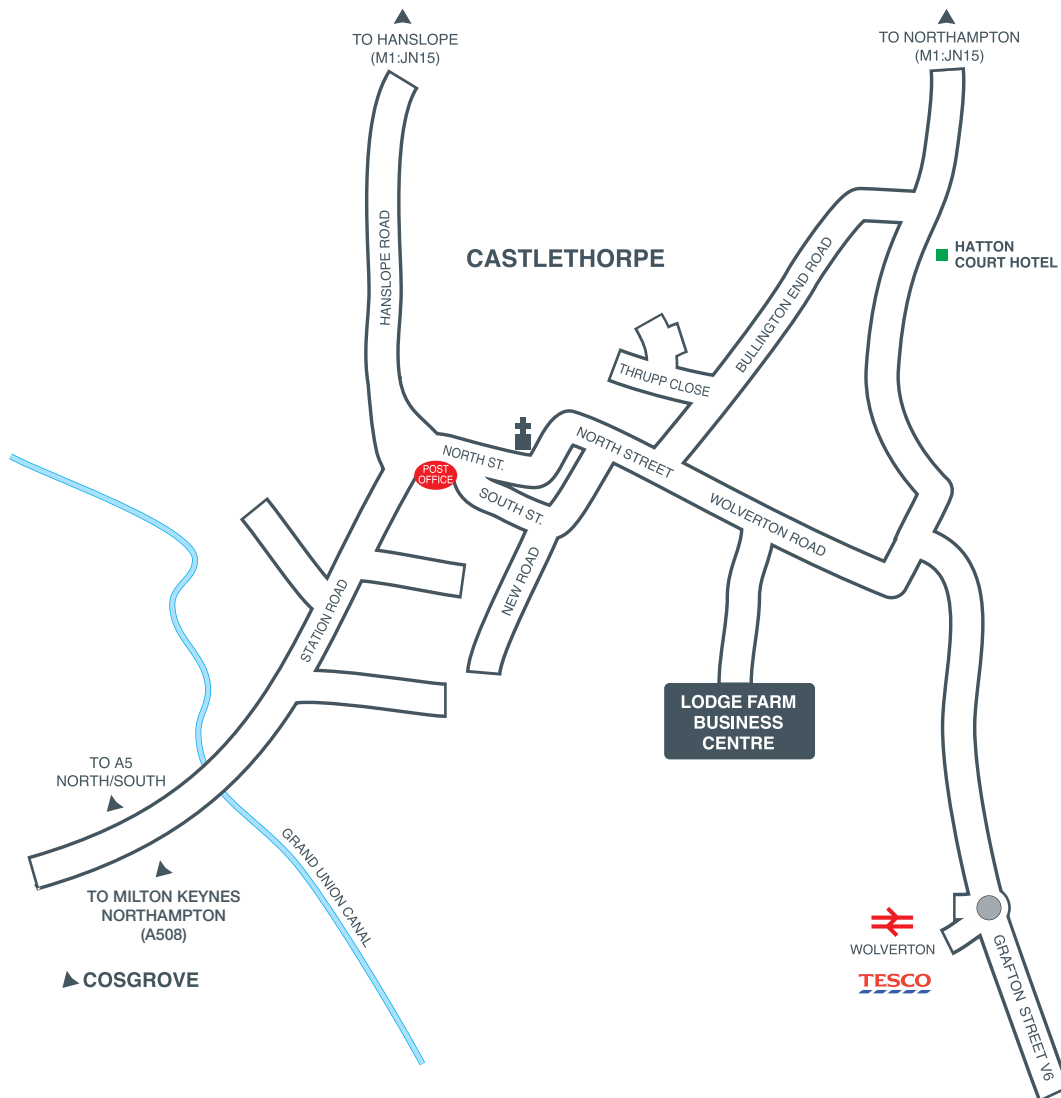

How to find Inspire Change

Inspire Change
 Unit 5
 Lodge Farm Business Centre
 Castlethorpe
 Milton Keynes
 MK19 7ES

Sat Nav postcode MK19 7ES

t: 01908 511 572

www.inspirechange.com

KEY

Parking

Inspire Change entrance